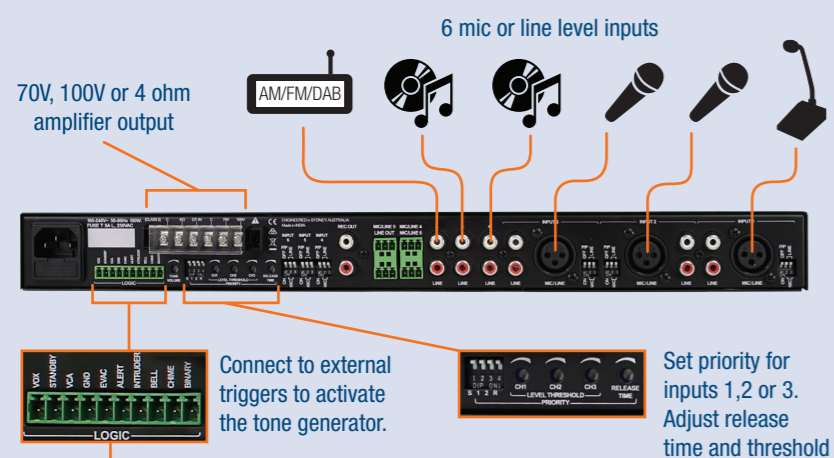

### MIXER AMPLIFIERS

The HS series is Australian Monitor's mid-range mixer amplifiers, delivering high quality audio reinforcement in 60, 120 and 250 watt options, all in a one rack unit package. Each model features 6 audio inputs plus a Bluetooth receiver, SD Card and 3.5mm auxillary. Choose from the HS60, HS120 or HS250.

### MIXERS

Use the HSMIX installation mixer in combination with as many power amplifiers as you require.

### POWER AMPLIFIERS

There are six HSP power amplifier models, all featuring a miniDSP with RS232 and USB control.

Use the optional, free software to setup and control the HSP amplifiers.

## EXAMPLE APPLICATION

Mini DSP includes - Volume controls, input / output routing, high and low pass filtering, compressor / limiter, pink noise / sine wave generator, muting and inversion.