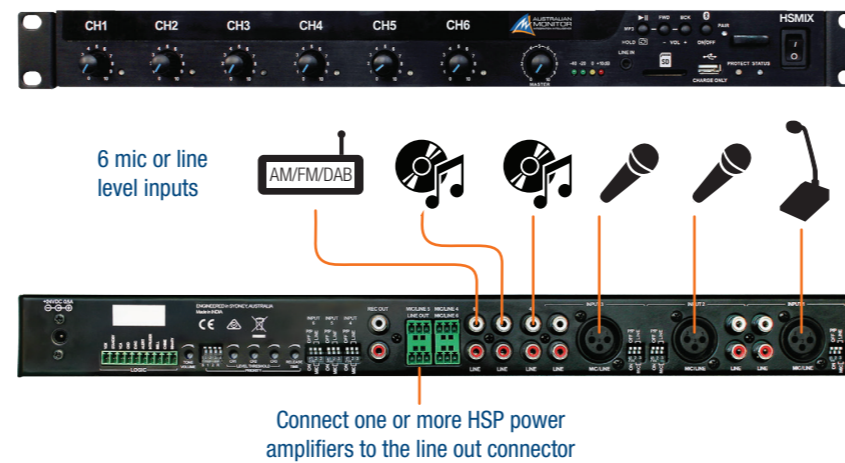

### MIXER AMPLIFIERS

The HS series is Australian Monitor's mid-range mixer amplifiers, delivering high quality audio reinforcement in 60, 120 and 250 watt options, all in a one rack unit package. Each model features 6 audio inputs plus a Bluetooth receiver, SD Card and 3.5mm auxillary. Choose from the HS60, HS120 or HS250.

### MIXERS

Use the HSMIX installation mixer in combination with as many power amplifiers as you require.

### POWER AMPLIFIERS

There are six HSP power amplifier models, all featuring a miniDSP with RS232 and USB control.

Use the optional, free software to setup and control the HSP amplifiers.

## EXAMPLE APPLICATION

Mini DSP includes - Volume controls, input / output routing, high and low pass filtering, compressor / limiter, pink noise / sine wave generator, muting and inversion.