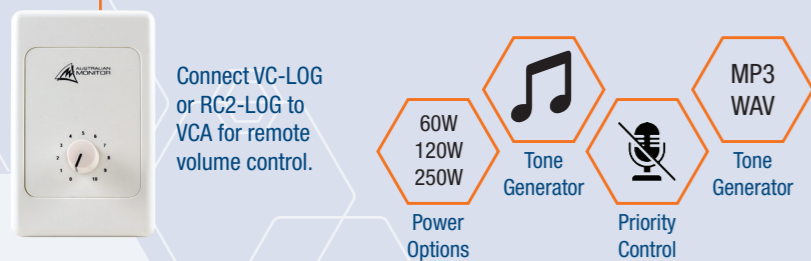

### MIXER AMPLIFIERS

The HS series is Australian Monitor's mid-range mixer amplifiers, delivering high quality audio reinforcement in 60, 120 and 250 watt options, all in a one rack unit package. Each model features 6 audio inputs plus a Bluetooth receiver, SD Card and 3.5mm auxillary. Choose from the HS60, HS120 or HS250.

### MIXERS

Use the HSMIX installation mixer in combination with as many power amplifiers as you require.

## EXAMPLE APPLICATION

Mini DSP includes - Volume controls, input / output routing, high and low pass filtering, compressor / limiter, pink noise / sine wave generator, muting and inversion.